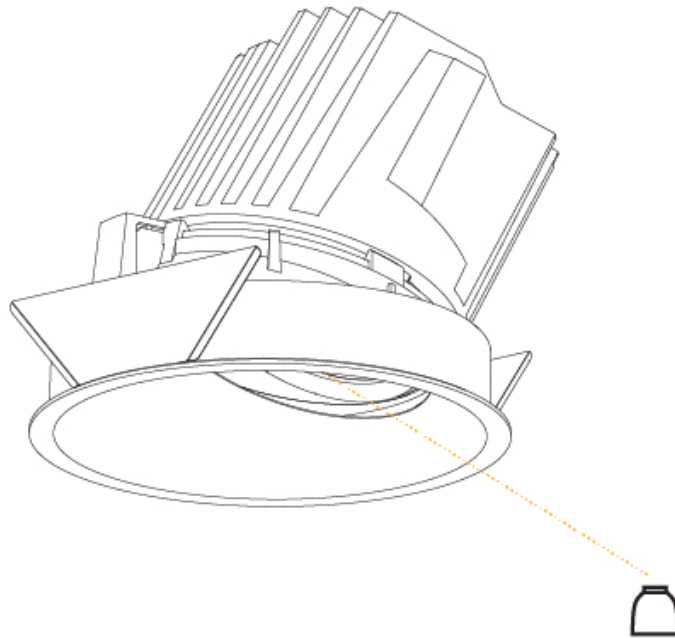

BIONIQ ROUND WALLWASH RECESSED

A35347-

PROJECT	_____
TYPE	_____
SPECIFIER	_____
QUANTITY	_____
DATE	_____